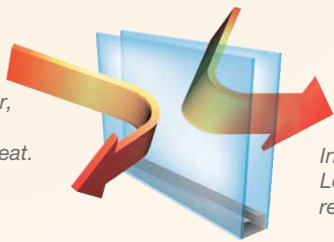

A special Low E coating of microscopic metallic oxide reflects heat back inside.

In summer, Low E deflects heat.

In winter, Low E helps retain warmed air.

The warm-edge spacer system provides excellent thermal performance for a more comfortable home and lower energy costs all year long.